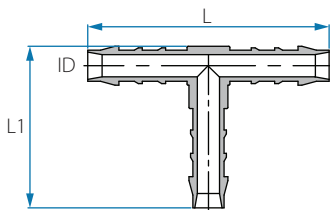

Union T Hose Connector

Cat. No.	Tube ID mm	L mm	L1 mm	Color
12446444448	4	40	24.3	Blue
12446445458	5	50.95	30.8	
12446446468	6	56	32.2	
12446448488	8	61.7	38.5	
12446450508	10	67	41.8	
12446452528	12	70.86	45.1	
12446454548	14	76.6	49.1	
12446456568	16	79.6	52.1	
12446459598	19	80.0	56.0	
12446456562	16	79.6	52.1	Black

Cat. No.	Tube ID inch	L mm	L1 mm	Color
12256402023	5/32"	40	24.3	Grey
12256403033	3/16"	50.95	30.9	
12256404043	1/4"	56	32.2	
12256405053	5/16"	61.2	38.2	
12256406063	3/8"	67.0	41.8	
12256408083	1/2"	70.86	45.1	
12256409093	9/16"	76.6	49.1	
12256410103	5/8"	79.6	51.4	
12256412123	3/4"	80.0	56	

Note: Packing 25 unit