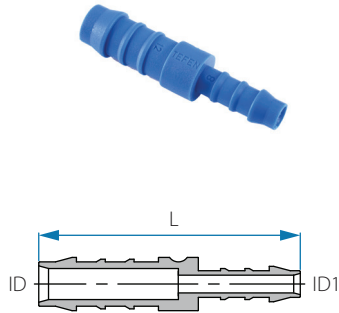

Reducing Hose Connector

Cat. No.	Tube ID inch	Tube ID1 inch	L mm	Color
12255603023	3/16"	5/32"	42.2	● Grey
12255604023	1/4"	5/32"	45.7	
12255604033	1/4"	3/16"	50.6	
12255605033	5/16"	3/16"	54.4	
12255605043	5/16"	1/4"	56.3	
12255606043	3/8"	1/4"	58.9	
12255606053	3/8"	5/16"	62.0	
12255608053	1/2"	5/16"	63.8	
12255608063	1/2"	3/8"	65.3	
12255609063	9/16"	3/8"	69.1	
12255609083	9/16"	1/2"	69.9	
12255610083	5/8"	1/2"	70.3	
12255610093	5/8"	9/16"	71.7	
12255612093	3/4"	9/16"	72.7	
12255612103	3/4"	5/8"	73.2	

Note: Packing 25 unit