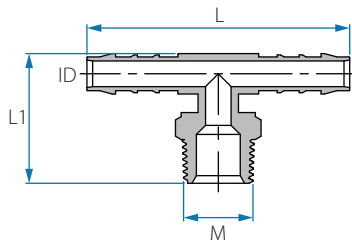

BSPT Male Branch T Hose Connector

Cat. No.	Tube ID mm	M (BSPT)	L mm	L1 mm	Color
12447144028	4	1/8"	39.4	22.2	● Blue
12447144048	4	1/4"	45.2	27.0	
12447145028	5	1/8"	50.9	23.8	
12447145048	5	1/4"	56.5	29.6	
12447146028	6	1/8"	55.8	24.8	
12447146048	6	1/4"	63.1	30.0	
12447146068	6	3/8"	63.1	30.0	
12447146088	6	1/2"	63.1	33.8	
12447148028	8	1/8"	61.7	27.3	
12447148048	8	1/4"	72.7	33.1	
12447148068	8	3/8"	72.7	33.1	
12447148088	8	1/2"	61.8	33.9	
12447150048	10	1/4"	78.7	34.1	
12447150068	10	3/8"	78.7	34.1	
12447150088	10	1/2"	78.9	38.1	
12447150128	10	3/4"	78.9	39.1	
12447152048	12	1/4"	82.7	35.2	
12447152068	12	3/8"	82.7	35.2	
12447152088	12	1/2"	82.6	39.1	
12447152128	12	3/4"	82.6	40.0	
12447154068	14	3/8"	85.6	38.5	
12447154088	14	1/2"	85.6	42.1	
12447154128	14	3/4"	85.6	43.3	
12447156088	16	1/2"	88.2	45.0	
12447156128	16	3/4"	88.5	46.3	
12447159088	19	1/2"	90.3	46.3	
12447159128	19	3/4"	90.7	47.7	

Note: Packing 25 unit