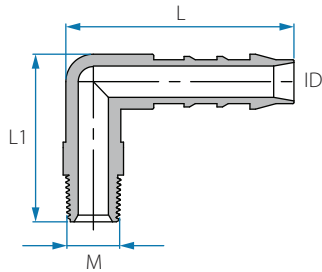

BSPT Male Elbow Hose Connector

Cat. No.	Tube ID mm	M (BSPT)	L mm	L1 mm	Color
12446944028	4	1/8"	26.7	24.1	Blue
12446944048	4	1/4"	26.7	27.2	
12446945028	5	1/8"	31.8	26.8	
12446945048	5	1/4"	32.0	29.8	
12446945088	5	1/2"	31.8	33.0	
12446946028	6	1/8"	35.5	27.3	
12446946048	6	1/4"	35.5	29.8	
12446946068	6	3/8"	35.5	30.0	
12446946088	6	1/2"	35.5	33.7	
12446948028	8	1/8"	41.5	30.4	
12446948048	8	1/4"	41.5	32.8	
12446948068	8	3/8"	41.5	32.8	
12446948088	8	1/2"	41.5	36.8	
12446950048	10	1/4"	45.5	33.9	
12446950068	10	3/8"	45.5	34.1	
12446950088	10	1/2"	45.5	37.8	
12446950128	10	3/4"	45.5	38.9	
12446952048	12	1/4"	48.7	35.0	
12446952068	12	3/8"	48.7	35.3	
12446952088	12	1/2"	48.7	39.0	
12446952128	12	3/4"	48.7	39.7	
12446954068	14	3/8"	51.4	38.5	
12446954088	14	1/2"	51.4	42.3	
12446954128	14	3/4"	51.4	43.3	
12446956088	16	1/2"	53.7	44.9	
12446956128	16	3/4"	53.7	46.0	
12446959088	19	1/2"	56.0	46.4	
12446959128	19	3/4"	56.4	47.5	

Note: Packing 25 unit