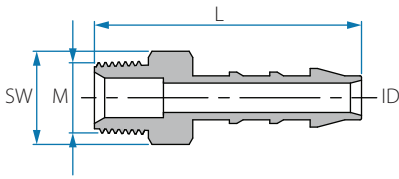

BSPT Male Hose Connector

Cat. No.	Tube ID mm	M (BSPT)	L mm	SW	Color
12446844028	4	1/8"	31.2	11	Blue
12446844048	4	1/4"	33.8	14	
12446845028	5	1/8"	34.7	11	
12446845048	5	1/4"	38.3	14	
12446845088	5	1/2"	41.4	22	
12446846028	6	1/8"	35.3	11	
12446846048	6	1/4"	39.2	14	
12446846068	6	3/8"	39.1	17	
12446846088	6	1/2"	42.3	22	
12446846128	6	3/4"	43.0	22	
12446848028	8	1/8"	39.8	11	
12446848048	8	1/4"	43.0	14	
12446848068	8	3/8"	43.0	17	
12446848088	8	1/2"	46.1	22	
12446848128	8	3/4"	47.1	27	
12446850048	10	1/4"	45.2	14	
12446850068	10	3/8"	45.2	17	
12446850088	10	1/2"	48.3	22	
12446850128	10	3/4"	49.3	27	
12446852048	12	1/4"	46.0	14	
12446852068	12	3/8"	46.0	17	
12446852088	12	1/2"	49.3	22	
12446852128	12	3/4"	50.0	27	
12446854068	14	3/8"	47.5	17	
12446854088	14	1/2"	50.8	22	
12446854128	14	3/4"	51.7	27	
12446856088	16	1/2"	51.3	22	
12446856128	16	3/4"	52.2	27	
12446859088	19	1/2"	52.2	22	
12446859128	19	3/4"	53.3	27	
12446859168	19	1"	60.1	36	
12446865128	25	3/4"	54.8	27	
12446865168	25	1"	66.6	36	

Note: Packing 25 unit