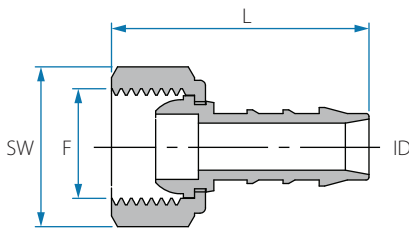

Note: Packing 25 unit

Fittings - Hose Fittings

Nylon 6-6

Working pressure
Up to 14 BAR
(200 psi) at 20 °C

Temperature
-20 °C - 110 °C
(subject to application)

Fittings' dimensions
refer to tube ID or OD, with respect to
the common application.

Note: No need for flat washer

Female Swivel Straight Hose Connector - Conical Seat

Cat. No.	Tube ID mm	F (BSPT)	L mm	SW	Color
22444644028	4	1/8"	27.5	13	● Blue
22444644048	4	1/4"	31.7	17	
22444645028	5	1/8"	32.0	13	
22444645048	5	1/4"	36.2	17	
22444645068	5	3/8"	36.0	20	
22444646048	6	1/4"	37.3	17	
22444646068	6	3/8"	36.8	20	
22444646088	6	1/2"	39.5	24	
22444648048	8	1/4"	41.3	17	
22444648068	8	3/8"	40.8	20	
22444648088	8	1/2"	43.6	24	
22444648128	8	3/4"	43.4	30	
22444650068	10	3/8"	42.8	20	
22444650088	10	1/2"	43.6	24	
22444650128	10	3/4"	45.6	30	
22444652088	12	1/2"	46.7	24	
22444652128	12	3/4"	46.5	30	
22444654088	14	1/2"	48.9	24	
22444654128	14	3/4"	48.1	30	
22444656128	16	3/4"	48.5	30	
22444659128	19	3/4"	49.3	30	
22444648042	8	1/4"	41.3	17	● Black
22444650062	10	3/8"	42.8	20	
22444652082	12	1/2"	46.7	24	