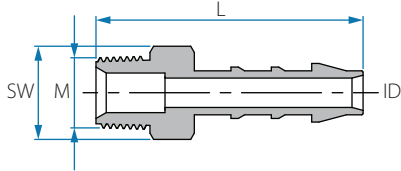

Note: Packing 25 unit

BSPT Male Hose Connector

Cat. No.	Tube ID mm	M (BSPT)	L mm	SW	Color
12446844028	4	1/8"	31.2	11	Blue
12446844048	4	1/4"	33.8	14	
12446845028	5	1/8"	34.7	11	
12446845048	5	1/4"	38.3	14	
12446845088	5	1/2"	41.4	22	
12446846028	6	1/8"	35.3	11	
12446846048	6	1/4"	39.2	14	
12446846068	6	3/8"	39.1	17	
12446846088	6	1/2"	42.3	22	
12446846128	6	3/4"	43.0	22	
12446848028	8	1/8"	39.8	11	
12446848048	8	1/4"	43.0	14	
12446848068	8	3/8"	43.0	17	
12446848088	8	1/2"	46.1	22	
12446848128	8	3/4"	47.1	27	
12446850048	10	1/4"	45.2	14	
12446850068	10	3/8"	45.2	17	
12446850088	10	1/2"	48.3	22	
12446850128	10	3/4"	49.3	27	
12446852048	12	1/4"	46.0	14	
12446852068	12	3/8"	46.0	17	
12446852088	12	1/2"	49.3	22	
12446852128	12	3/4"	50.0	27	
12446854068	14	3/8"	47.5	17	
12446854088	14	1/2"	50.8	22	
12446854128	14	3/4"	51.7	27	
12446856088	16	1/2"	51.3	22	
12446856128	16	3/4"	52.2	27	
12446859088	19	1/2"	52.2	22	
12446859128	19	3/4"	53.3	27	
12446859168	19	1"	60.1	36	
12446865128	25	3/4"	54.8	27	
12446865168	25	1"	66.6	36	

Note: Packing 25 unit

Fittings - Hose Fittings

Nylon 6-6

Working pressure
Up to 14 BAR
(200 psi) at 20 °C

Temperature
-20 °C - 110 °C
(subject to application)

Fittings' dimensions
refer to tube ID or OD, with respect to
the common application.