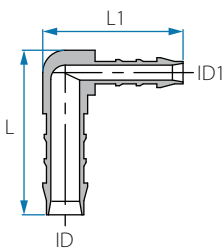

Reducing Elbow Hose Connector

Cat. No.	Tube ID mm	Tube ID1 mm	L mm	L1 mm	Color
12446645448	5	4	31.8	27.8	● Blue
12446646448	6	4	35.5	29.0	
12446646458	6	5	35.4	34.1	
12446648468	8	6	41.6	39.3	
12446650468	10	6	45.3	40.1	
12446650488	10	8	42.1	45.2	
12446652508	12	10	48.7	45.6	
12446654528	14	12	51.5	49.6	
12446656548	16	14	53.8	53.6	
12446659568	19	16	56.2	56.1	

Cat. No.	Tube ID inch	Tube ID1 inch	L mm	L1 mm	Color
12256603023	3/16"	5/32"	31.8	27.9	● Grey
12256604033	1/4"	3/16"	35.4	34.1	
12256605043	5/16"	1/4"	39.4	41.6	
12256606043	3/8"	1/4"	40.2	45.3	
12256606053	3/8"	5/16"	42.5	45.5	
12256608063	1/2"	3/8"	45.8	48.6	
12256609083	9/16"	1/2"	49.8	51.1	
12256610093	5/8"	9/16"	53.6	53.6	
12256612103	3/4"	5/8"	55.8	55.8	

Note: Packing 25 unit