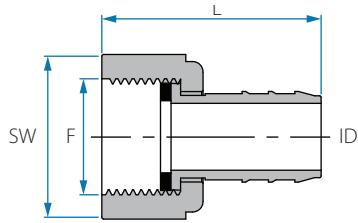

Note: No need for flat washer

Female Swivel Straight Hose Connector - Conical Seat

Cat. No.	Tube ID mm	F (BSPT)	L mm	SW	Color
22444644028	4	1/8"	27.5	13	● Blue
22444644048	4	1/4"	31.7	17	
22444645028	5	1/8"	32.0	13	
22444645048	5	1/4"	36.2	17	
22444645068	5	3/8"	36.0	20	
22444646048	6	1/4"	37.3	17	
22444646068	6	3/8"	36.8	20	
22444646088	6	1/2"	39.5	24	
22444648048	8	1/4"	41.3	17	
22444648068	8	3/8"	40.8	20	
22444648088	8	1/2"	43.6	24	
22444648128	8	3/4"	43.4	30	
22444650068	10	3/8"	42.8	20	
22444650088	10	1/2"	43.6	24	
22444650128	10	3/4"	45.6	30	
22444652088	12	1/2"	46.7	24	
22444652128	12	3/4"	46.5	30	
22444654088	14	1/2"	48.9	24	
22444654128	14	3/4"	48.1	30	
22444656128	16	3/4"	48.5	30	
22444659128	19	3/4"	49.3	30	
22444648042	8	1/4"	41.3	17	● Black
22444650062	10	3/8"	42.8	20	
22444652082	12	1/2"	46.7	24	

Female Swivel Straight Hose Connector

Cat. No.	Tube ID mm	F (BSPT)	L mm	SW	Color
*22454765168	24	1"	61.8	44	Blue

Material: Polypropylene

Note: Sealing is by flat washer (order separately)