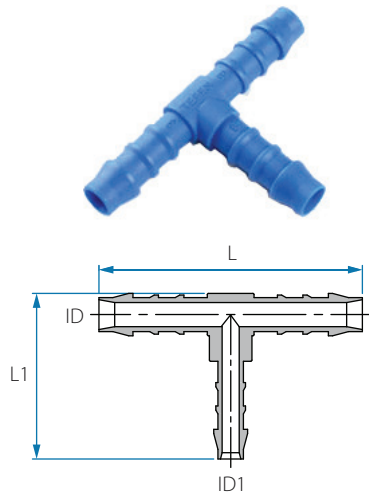

Reducing T Hose Connector

Cat. No.	Tube ID mm	Tube ID1 mm	L mm	L1 mm	Color
12447245448	5	4	50.7	25.7	● Blue
12447246458	6	5	55.7	31.8	
12447248468	8	6	61.5	36.2	
12447250488	10	8	66.5	39.3	
12447252508	12	10	70.6	44.5	
12447254528	14	12	76.7	44.5	
12447256548	16	14	79.5	51.1	
12447259568	19	16	84.6	55.4	

Note: Packing 25 unit

Cat. No.	Tube ID inch	Tube ID1 inch	L mm	L1 mm	Color
12257203023	3/16"	5/32"	50.6	25.9	● Grey
12257204033	1/4"	3/16"	55.8	32.0	
12257205043	5/16"	1/4"	61.5	36.2	
12257206053	3/8"	5/16"	66.5	39.3	
12257208063	1/2"	3/8"	70.3	43.5	
12257209083	9/16"	1/2"	76.3	48.0	
12257210093	5/8"	9/16"	79.4	51.0	
12257212103	3/4"	5/8"	84.3	55.2	

Note: Packing 25 unit