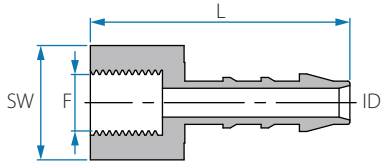

Temperature
-20 °C - 110 °C
(subject to application)

Fittings' dimensions
refer to tube ID or OD, with respect to
the common application.

BSPT Female Connector

Cat. No.	Tube ID mm	F (BSPT)	L mm	SW	Color
12446745028	5	1/8"	34.4	14	<input checked="" type="radio"/> Blue
12446745048	5	1/4"	35.2	17	<input checked="" type="radio"/> Blue
12446745068	5	3/8"	36.5	22	<input checked="" type="radio"/> Blue
12446745088	5	1/2"	38.7	26	<input checked="" type="radio"/> Blue
12446746028	6	1/8"	36.3	14	<input checked="" type="radio"/> Blue
12446746048	6	1/4"	37.2	17	<input checked="" type="radio"/> Blue
12446746068	6	3/8"	38.3	22	<input checked="" type="radio"/> Blue
12446746088	6	1/2"	40.8	26	<input checked="" type="radio"/> Blue
12446748028	8	1/8"	39.4	14	<input checked="" type="radio"/> Blue
12446748048	8	1/4"	39.4	17	<input checked="" type="radio"/> Blue
12446748068	8	3/8"	40.4	22	<input checked="" type="radio"/> Blue
12446748088	8	1/2"	42.7	26	<input checked="" type="radio"/> Blue
12446750048	10	1/4"	41.5	17	<input checked="" type="radio"/> Blue
12446750068	10	3/8"	42.3	22	<input checked="" type="radio"/> Blue
12446750088	10	1/2"	45.0	26	<input checked="" type="radio"/> Blue
12446752048	12	1/4"	42.4	17	<input checked="" type="radio"/> Blue
12446752068	12	3/8"	43.3	22	<input checked="" type="radio"/> Blue
12446752088	12	1/2"	46.0	26	<input checked="" type="radio"/> Blue
12446754068	14	3/8"	45.0	22	<input checked="" type="radio"/> Blue
12446754088	14	1/2"	47.3	26	<input checked="" type="radio"/> Blue
12446756088	16	1/2"	48.1	26	<input checked="" type="radio"/> Blue
12446759088	19	1/2"	48.8	26	<input checked="" type="radio"/> Blue
12446748041	8	1/4"	39.4	17	<input type="radio"/> White

Note: Packing 25 unit

Fittings - Hose Fittings

Nylon 6-6

Working pressure
Up to 14 BAR
(200 psi) at 20 °C

Temperature
-20 °C - 110 °C
(subject to application)

Fittings' dimensions
refer to tube ID or OD, with respect to
the common application.