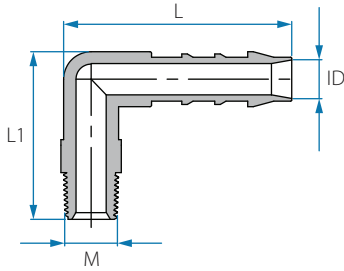

Note: Packing 25 unit

BSPT Male Elbow Hose Connector

Cat. No.	Tube ID mm	M (BSPT)	L mm	L1 mm	Color
12446944028	4	1/8"	26.7	24.1	Blue
12446944048	4	1/4"	26.7	27.2	
12446945028	5	1/8"	31.8	26.8	
12446945048	5	1/4"	32.0	29.8	
12446945088	5	1/2"	31.8	33.0	
12446946028	6	1/8"	35.5	27.3	
12446946048	6	1/4"	35.5	29.8	
12446946068	6	3/8"	35.5	30.0	
12446946088	6	1/2"	35.5	33.7	
12446948028	8	1/8"	41.5	30.4	
12446948048	8	1/4"	41.5	32.8	
12446948068	8	3/8"	41.5	32.8	
12446948088	8	1/2"	41.5	36.8	
12446950048	10	1/4"	45.5	33.9	
12446950068	10	3/8"	45.5	34.1	
12446950088	10	1/2"	45.5	37.8	
12446950128	10	3/4"	45.5	38.9	
12446952048	12	1/4"	48.7	35.0	
12446952068	12	3/8"	48.7	35.3	
12446952088	12	1/2"	48.7	39.0	
12446952128	12	3/4"	48.7	39.7	
12446954068	14	3/8"	51.4	38.5	
12446954088	14	1/2"	51.4	42.3	
12446954128	14	3/4"	51.4	43.3	
12446956088	16	1/2"	53.7	44.9	
12446956128	16	3/4"	53.7	46.0	
12446959088	19	1/2"	56.0	46.4	
12446959128	19	3/4"	56.4	47.5	

NPT Male Elbow Hose Connector

Cat. No.	Tube ID inch	M (NPT)	L mm	L1 mm	Color
12256902023	5/32"	1/8"	25.7	26.0	● Grey
12256902043	5/32"	1/4"	25.9	31.1	
12256903023	3/16"	1/8"	31.8	28.6	
12256903043	3/16"	1/4"	33.4	31.8	
12256903083	3/16"	1/2"	41.8	31.8	
12256904023	1/4"	1/8"	35.4	29.0	
12256904043	1/4"	1/4"	35.5	33.7	
12256904063	1/4"	3/8"	35.5	33.8	
12256904083	1/4"	1/2"	42.2	35.5	
12256905023	5/16"	1/8"	41.5	32.1	
12256905043	5/16"	1/4"	41.2	36.7	
12256905063	5/16"	3/8"	41.5	36.6	
12256905083	5/16"	1/2"	41.5	43.1	
12256906043	3/8"	1/4"	45.4	37.7	
12256906063	3/8"	3/8"	45.3	37.5	
12256906083	3/8"	1/2"	45.4	44.4	
12256906123	3/8"	3/4"	45.4	44.0	
12256908043	1/2"	1/4"	48.6	39.0	
12256908063	1/2"	3/8"	48.3	28.6	
12256908083	1/2"	1/2"	48.7	45.2	
12256908123	1/2"	3/4"	48.7	45.2	
12256909063	9/16"	3/8"	51.4	42.2	
12256909083	9/16"	1/2"	51.4	48.6	
12256909123	9/16"	3/4"	51.5	48.5	
12256910083	5/8"	1/2"	53.8	51.5	
12256910123	5/8"	3/4"	53.8	51.4	
12256912083	3/4"	1/2"	56.6	52.8	
12256912123	3/4"	3/4"	56.2	53.0	