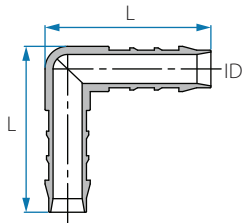

Note: Packing 25 unit

Fittings - Hose Fittings

Nylon 6-6

Working pressure
Up to 14 BAR
(200 psi) at 20 °C

Temperature
-20 °C - 110 °C
(subject to application)

Fittings' dimensions
refer to tube ID or OD, with respect to
the common application.

Union Elbow Hose Connector

Cat. No.	Tube ID mm	L mm	Color
12446544008	4	26.3	● Blue
12446545008	5	31.7	
12446546008	6	35.5	
12446548008	8	41.4	
12446550008	10	44.6	
12446552008	12	46.3	
12446554008	14	51.0	
12446556008	16	53.9	
12446559008	19	55.8	