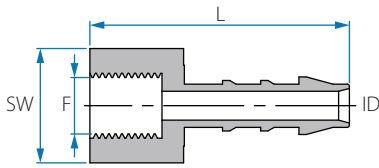

How to use: push the tube onto the barb all the way to the stopper.

Secure the tube with a proper size pressure clip, -tightly.

Fittings - Hose Fittings

Nylon 6-6

Working pressure
Up to 14 BAR
(200 psi) at 20 °C

Temperature
-20 °C - 110 °C
(subject to application)

Fittings' dimensions
refer to tube ID or OD, with respect to
the common application.

BSPT Female Connector

Cat. No.	Tube ID mm	F (BSPT)	L mm	SW	Color
12446745028	5	1/8"	34.4	14	<input checked="" type="radio"/> Blue
12446745048	5	1/4"	35.2	17	<input checked="" type="radio"/> Blue
12446745068	5	3/8"	36.5	22	<input checked="" type="radio"/> Blue
12446745088	5	1/2"	38.7	26	<input checked="" type="radio"/> Blue
12446746028	6	1/8"	36.3	14	<input checked="" type="radio"/> Blue
12446746048	6	1/4"	37.2	17	<input checked="" type="radio"/> Blue
12446746068	6	3/8"	38.3	22	<input checked="" type="radio"/> Blue
12446746088	6	1/2"	40.8	26	<input checked="" type="radio"/> Blue
12446748028	8	1/8"	39.4	14	<input checked="" type="radio"/> Blue
12446748048	8	1/4"	39.4	17	<input checked="" type="radio"/> Blue
12446748068	8	3/8"	40.4	22	<input checked="" type="radio"/> Blue
12446748088	8	1/2"	42.7	26	<input checked="" type="radio"/> Blue
12446750048	10	1/4"	41.5	17	<input checked="" type="radio"/> Blue
12446750068	10	3/8"	42.3	22	<input checked="" type="radio"/> Blue
12446750088	10	1/2"	45.0	26	<input checked="" type="radio"/> Blue
12446752048	12	1/4"	42.4	17	<input checked="" type="radio"/> Blue
12446752068	12	3/8"	43.3	22	<input checked="" type="radio"/> Blue
12446752088	12	1/2"	46.0	26	<input checked="" type="radio"/> Blue
12446754068	14	3/8"	45.0	22	<input checked="" type="radio"/> Blue
12446754088	14	1/2"	47.3	26	<input checked="" type="radio"/> Blue
12446756088	16	1/2"	48.1	26	<input checked="" type="radio"/> Blue
12446759088	19	1/2"	48.8	26	<input checked="" type="radio"/> Blue
12446748041	8	1/4"	39.4	17	<input type="radio"/> White