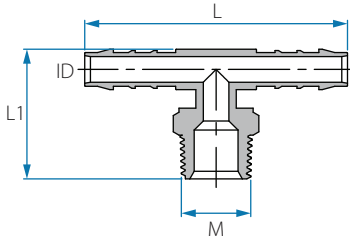

Note: Packing 25 unit

BSPT Male Branch T Hose Connector

Cat. No.	Tube ID mm	M (BSPT)	L mm	L1 mm	Color
12447144028	4	1/8"	39.4	22.2	● Blue
12447144048	4	1/4"	45.2	27.0	
12447145028	5	1/8"	50.9	23.8	
12447145048	5	1/4"	56.5	29.6	
12447146028	6	1/8"	55.8	24.8	
12447146048	6	1/4"	63.1	30.0	
12447146068	6	3/8"	63.1	30.0	
12447146088	6	1/2"	63.1	33.8	
12447148028	8	1/8"	61.7	27.3	
12447148048	8	1/4"	72.7	33.1	
12447148068	8	3/8"	72.7	33.1	
12447148088	8	1/2"	61.8	33.9	
12447150048	10	1/4"	78.7	34.1	
12447150068	10	3/8"	78.7	34.1	
12447150088	10	1/2"	78.9	38.1	
12447150128	10	3/4"	78.9	39.1	
12447152048	12	1/4"	82.7	35.2	
12447152068	12	3/8"	82.7	35.2	
12447152088	12	1/2"	82.6	39.1	
12447152128	12	3/4"	82.6	40.0	
12447154068	14	3/8"	85.6	38.5	
12447154088	14	1/2"	85.6	42.1	
12447154128	14	3/4"	85.6	43.3	
12447156088	16	1/2"	88.2	45.0	
12447156128	16	3/4"	88.5	46.3	
12447159088	19	1/2"	90.3	46.3	
12447159128	19	3/4"	90.7	47.7	

NPT Male Branch T Hose Connector

Cat. No.	Tube ID inch	M (NPT)	L mm	L1 mm	Color
12257103083	3/16"	1/2"	56.3	39.3	● Grey
12257104023	1/4"	1/8"	63.0	29.4	
12257104043	1/4"	1/4"	63.0	33.8	
12257104063	1/4"	3/8"	63.0	33.7	
12257104083	1/4"	1/2"	63.0	40.3	
12257105023	5/16"	1/8"	72.5	32.3	
12257105043	5/16"	1/4"	72.5	36.8	
12257105063	5/16"	3/8"	72.5	36.9	
12257105083	5/16"	1/2"	72.5	42.8	
12257106043	3/8"	1/4"	78.5	38.0	
12257106063	3/8"	3/8"	78.5	37.7	
12257106083	3/8"	1/2"	78.5	44.0	
12257106123	3/8"	3/4"	78.5	43.8	
12257108043	1/2"	1/4"	82.6	39.3	
12257108063	1/2"	3/8"	82.6	38.8	
12257108083	1/2"	1/2"	82.6	45.5	
12257108123	1/2"	3/4"	82.6	45.5	
12257109063	9/16"	3/8"	85.2	42.6	
12257109083	9/16"	1/2"	85.2	48.3	
12257109123	9/16"	3/4"	85.2	48.3	
12257110083	5/8"	1/2"	88.4	51.5	
12257110123	5/8"	3/4"	88.4	51.1	
12257112083	3/4"	1/2"	90.5	53.0	
12257112123	3/4"	3/4"	90.5	52.5	